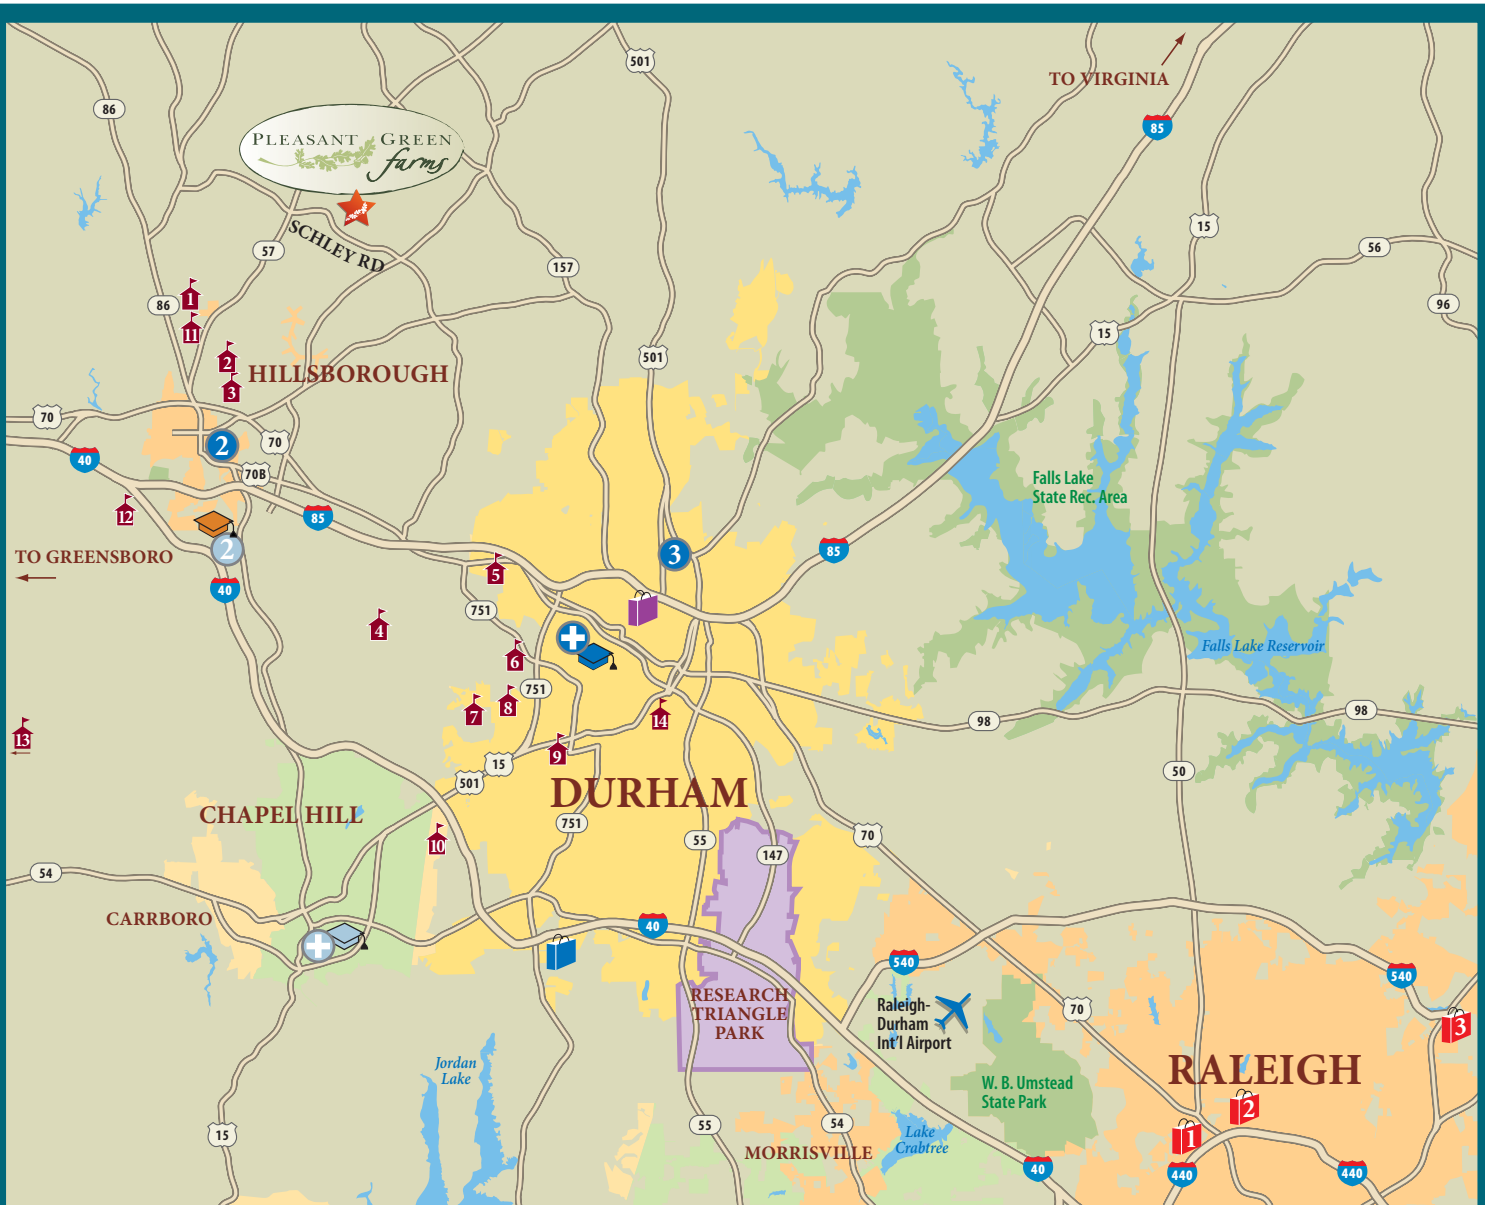

## Area Map

- |                                                                                     |                                          |                                                                                     |                                                                               |                                                                                     |                                                                   |                                                                                       |                                             |
|-------------------------------------------------------------------------------------|------------------------------------------|-------------------------------------------------------------------------------------|-------------------------------------------------------------------------------|-------------------------------------------------------------------------------------|-------------------------------------------------------------------|---------------------------------------------------------------------------------------|---------------------------------------------|
|  | Pleasant Green Farms                     |  | Durham Academy-Upper and Lower Schools/PreSchool/Admissions (28 min/16.13 mi) |  | Duke University (29 min/18.06 mi)                                 |  | Raleigh-Durham Int'l Airport (45 min/35 mi) |
|  | Pathways Elementary (8 min/4.89 mi)      |  | Durham Academy-Middle School (29 min/17.68 mi)                                |  | The University of North Carolina at Chapel Hill (34 min/19.91 mi) |  | Southpoint Mall (33 min/25 mi)              |
|  | Orange High School (11 min/6.61 mi)      |  | Montessori Community School (32 min/21.10 mi)                                 |  | UNC Hospital (34 min/20.33 mi)                                    |  | Northgate Mall (26 min/16 mi)               |
|  | Charles Stanford Middle (11 min/7.4 mi)  |  | Eno River Academy (6 min/5.2 mi)                                              |  | UNC Hospitals - Hillsborough Campus (18 min/10.5 mi)              |  | Crabtree Valley Mall (47 min/33.7 mi)       |
|  | Carolina Friends School (25 min/12.2 mi) |  | Cedar Ridge HS (Int'l Bacc. Program) (17 min/10.2 mi)                         |  | Duke University Hospital (25 min/15 mi)                           |  | North Hills (54 min/36.3 mi)                |
|  | Triangle Day School (22 min/12.24 mi)    |  | The Hawbridge School (34 min/24.7 mi)                                         |  | Duke Urgent Care Hillsborough (13 min/8.2 mi)                     |  | Triangle Town Center (50 min/40 mi)         |
|  | Duke School (30 min/18.49 mi)            |  | Montessori Children's House of Durham (23 min/17.3 mi)                        |  | Duke Regional (24 min/14.2 mi)                                    |                                                                                       | Greensboro (55 min/47 mi)                   |
|  | Trinity School (26 min/15.11 mi)         |  | Durham Tech - Orange County Campus (18 min/10.4 mi)                           |                                                                                     |                                                                   |                                                                                       | Virginia (3 hours/133 mi)                   |